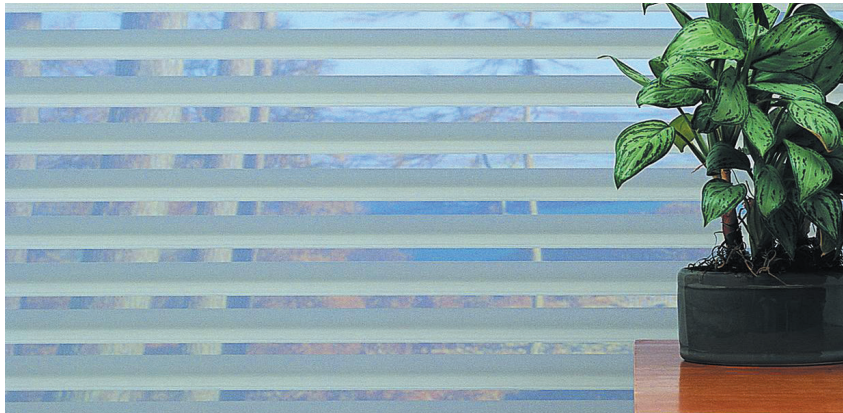

Whisper Sheer Shadings combine a series of tilting fabric vanes suspended between two layers of sheer fabric, offering the ultimate in light control and privacy.

Simple, stylish and highly functional, Whisper Sheer Shadings diffuse light to a soft glow while allowing you to maintain your view.

A photograph of a window with horizontal blinds, partially open, showing a view of the outdoors. The blinds are light-colored and have a textured surface. The window is set in a room with wooden flooring and a light-colored rug. The text is overlaid on a white rectangular background.

Translucent

50mm

65mm

75mm

Vane Size

Each vane size offers its own aesthetic appeal—from the understated 50mm to the bold 65mm and 75mm vane sizes.

Open Vanes

Tilted Vanes

Closed Vanes

Versatile Viewing Range

Open Vanes - Light is gently filtered whilst maintaining the outside view.

Tilted Vanes - Light is further filtered providing some privacy.

Closed Vanes - Complete privacy without total room darkness.